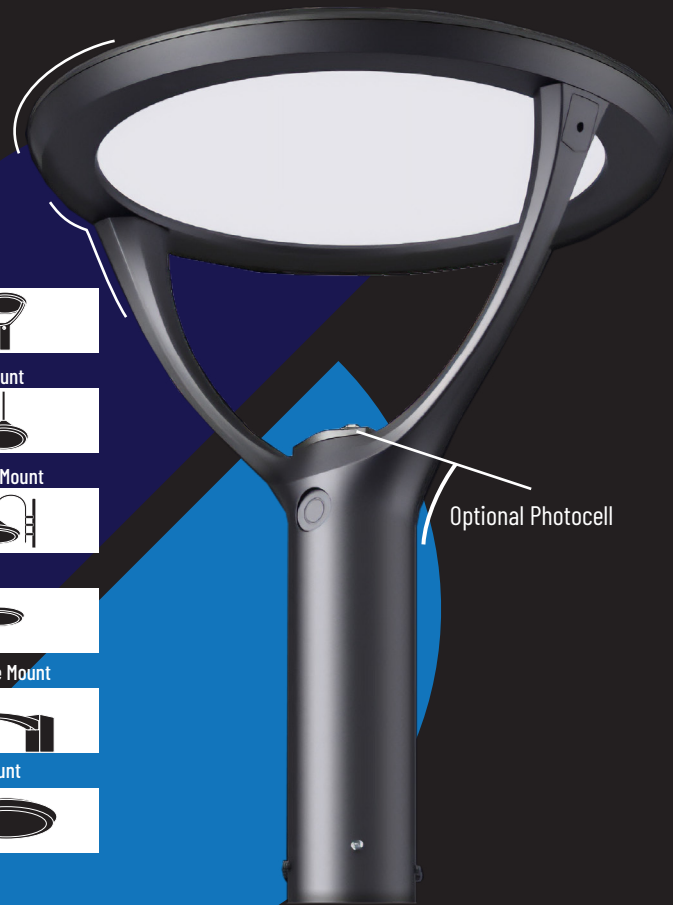

BONFRE

7,065 - 18,330 Lm / 18 - 130 W / 3000K - 5000K CCT

Adjustable distribution (Type III, Type IV, Type V), dark skies friendly, integrated photocell, Frosted and Prismatic diffusers available.

Black, Silver, White, and Dark Bronze finishes standard.
 Custom finishes also available.

Mounting:

Pole Mount

Pendant Mount

Gooseneck Mount

Wall Mount

Square Pole Mount

Surface Mount

Optional Photocell

SERENITY

1,500 - 10,000 Lm / 15 - 100 W / 3000K - 4000K CCT

2', 4', 8' lengths available, 30% uplight 70% downlight distribution.

White finish standard. Custom finishes also available.

Black White finishes standard. Custom finishes also available.

3" Round - 1,500 Lm / 15 W
 4" Round - 2,500 Lm / 25 W / 2700K - 5000K CCT
 6" Round - 4,000 Lm / 40 W

Adjustable optics (18°, 24°, 36°, 50°), Three In One Dimming Driver (TRIAC, 0-10V, ELV), 80 and 90 CRI options available.