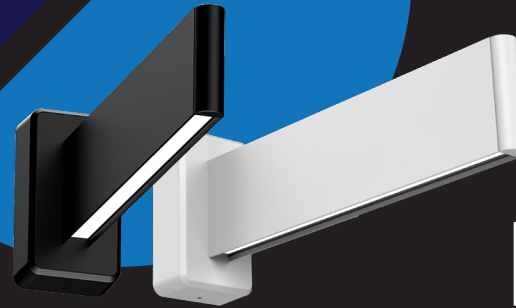

BONFRE

7,065 - 18,330 Lm / 18 - 130 W / 3000K - 5000K CCT

Adjustable distribution (Type III, Type IV, Type V), dark skies friendly, integrated photocell, Frosted and Prismatic diffusers available.

Black, Silver, White, and Dark Bronze finishes standard.
 Custom finishes also available.

Mounting:

Pole Mount

Pendant Mount

Gooseneck Mount

Wall Mount

Square Pole Mount

Surface Mount

Optional Photocell

SERENITY

1,500 - 10,000 Lm / 15 - 100 W / 3000K - 4000K CCT

2', 4', 8' lengths available, 30% uplight 70% downlight distribution.

White finish standard. Custom finishes also available.

Black White finishes standard. Custom finishes also available.