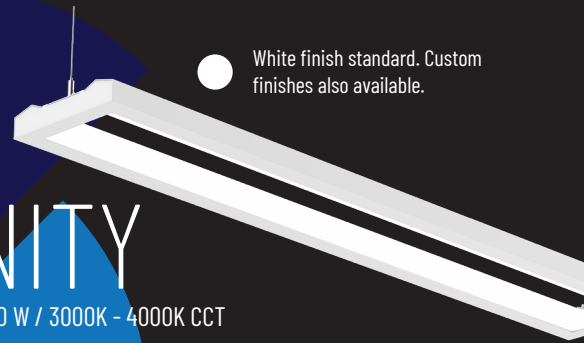

BONFRE

7,065 - 18,330 Lm / 18 - 130 W / 3000K - 5000K CCT

Adjustable distribution (Type III, Type IV, Type V), dark skies friendly, integrated photocell, Frosted and Prismatic diffusers available.

Black, Silver, White, and Dark Bronze finishes standard.
 Custom finishes also available.

Mounting:

Pole Mount

Pendant Mount

Gooseneck Mount

Wall Mount

Square Pole Mount

Surface Mount

Optional Photocell

SERENITY

1,500 - 10,000 Lm / 15 - 100 W / 3000K - 4000K CCT

2', 4', 8' lengths available, 30% uplight 70% downlight distribution.

White finish standard. Custom finishes also available.

Black White finishes standard. Custom finishes also available.