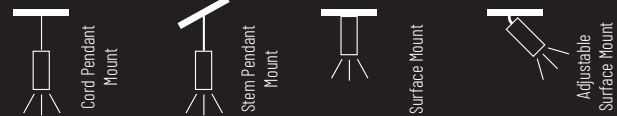

SERENITY

1,500 - 10,000 Lm / 15 - 100 W / 3000K - 4000K CCT

2', 4', 8' lengths available, 30% uplight 70% downlight distribution.

White finish standard. Custom finishes also available.

Black White finishes standard. Custom finishes also available.

FIREFLY

1' Length - 750 - 1,500 Lm / 7.5 - 15 W / 3000K - 4000K CCT
 2' Length - 2,000 - 3,000 Lm / 20 - 30 W / 3000K - 4000K CCT
 40% uplight 60% downlight distribution.

WWW.SPRNGARCHITECTURAL.COM

CYN SERIES

Mounting:

Trim:

Lens:

Lens:

Standard:

Direct flush frosted PC lens

Indirect flush clear PC lens

Customization: