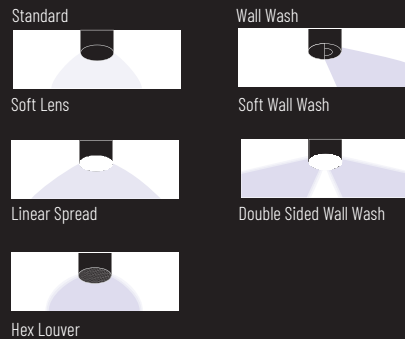

SERENITY

1,500 - 10,000 Lm / 15 - 100 W / 3000K - 4000K CCT

2', 4', 8' lengths available, 30% uplight 70% downlight distribution.

White finish standard. Custom finishes also available.

Black White finishes standard. Custom finishes also available.

3" Round - 1,500 Lm / 15 W
 4" Round - 2,500 Lm / 25 W / 2700K - 5000K CCT
 6" Round - 4,000 Lm / 40 W

Adjustable optics (18°, 24°, 36°, 50°), Three In One Dimming Driver (TRIAC, 0-10V, ELV), 80 and 90 CRI options available.

Mounting:

Trim:

Lens:

Lens:

Standard:

Direct flush frosted PC lens

Indirect flush clear PC lens

Customization:

Direct Custom:

1/4" Glow lens

Wall Wash

Louver

Louver Reflector

Indirect Custom:

Widespread Optic

Asymmetric Left/Right