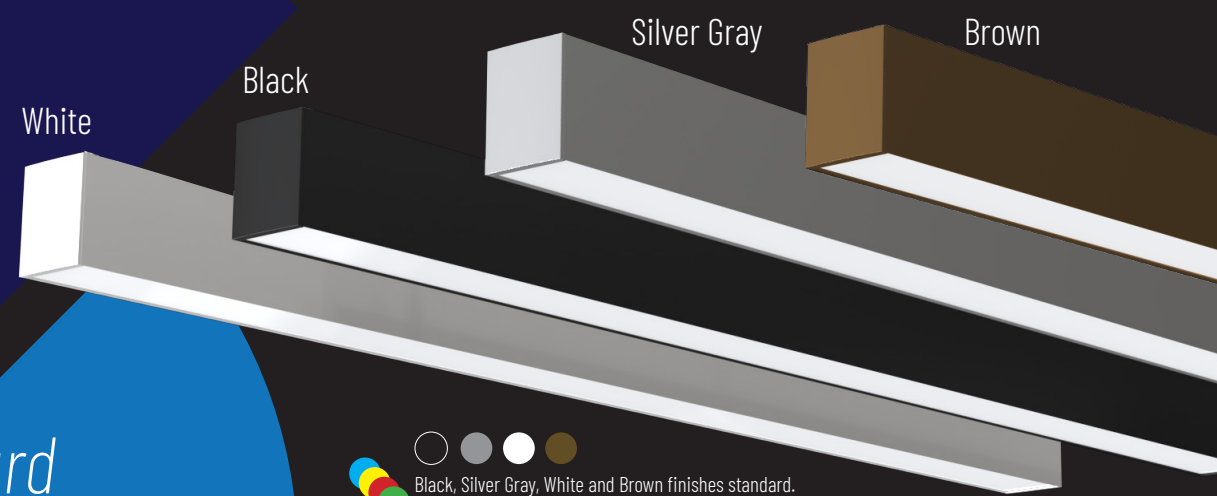

Direct Custom:

1/4" Glow lens

Wall Wash

Louver

Louver Reflector

Indirect Custom:

Widespread Optic

Asymmetric Left/Right

Batwing

Hex Louver

*Spring forward
to new horizons.*

Black, Silver Gray, White and Brown finishes standard. Custom finishes also available.

HORIZON 2.4

1,350 Lm per FT / 10 W per FT / 2700K - 5000K CCT

2', 4', 6', 8' Standard Lengths, custom lengths to the inch available, indirect/direct lighting optional