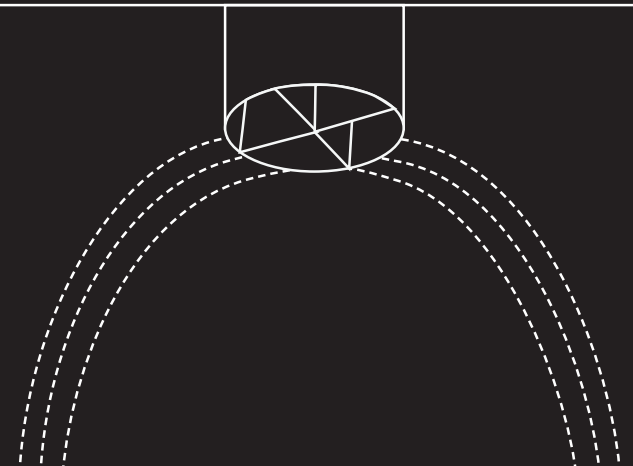

BONFRE

7,065 - 18,330 Lm / 18 - 130 W / 3000K - 5000K CCT

Adjustable distribution (Type III, Type IV, Type V), dark skies friendly, integrated photocell, Frosted and Prismatic diffusers available.

☐ ☐ ☐ ☐ Black, Silver, White, and Dark Bronze finishes standard.
Custom finishes also available.

Mounting:

Pole Mount

Pendant Mount

Gooseneck Mount

Wall Mount

Square Pole Mount

Surface Mount

Optional Photocell

SERENITY

1,500 - 10,000 Lm / 15 - 100 W / 3000K - 4000K CCT

2', 4', 8' lengths available, 30% uplight 70% downlight distribution.

White finish standard. Custom finishes also available.

Black White finishes standard. Custom finishes also available.

FIREFLY

1' Length - 750 - 1,500 Lm / 7.5 - 15 W / 3000K - 4000K CCT
2' Length - 2,000 - 3,000 Lm / 20 - 30 W / 3000K - 4000K CCT
40% uplight 60% downlight distribution.

WWW.SPRNGARCHITECTURAL.COM