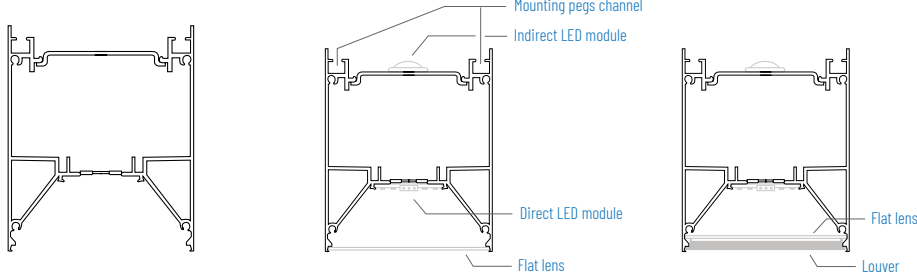

Also available in:

Recessed:

Surface Mount:

Suspended Mount:

Optics:

Cross Section: