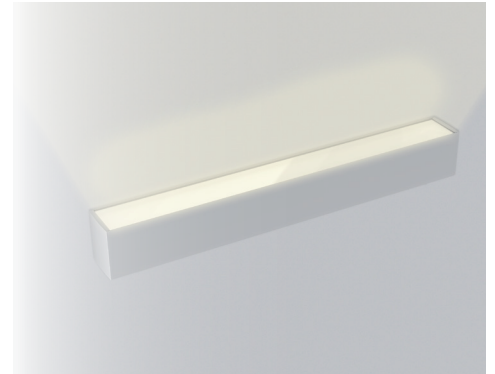

HRZN25I | Wall Mount Luminaire

Overview

Horizon 2.5 is a sleek, performance linear designed to amplify the atmosphere of any space it enters. Define your vibe with lighting solutions that buck tradition and turn heads. Contact your lighting solutions dealer today and start living.

Part #:

HRZN25I | Architectural Linear Luminaire

Lumens:

High Lumen:
650 Lm per ft.
5 W per ft.

Med Lumen:
488 Lm per ft.
3.75 W per ft.

Voltage:

Standard:
120-277 V

Color:

CCT:
2700K
3000K
3500K
4000K
5000K
Tunable White (2700K-5000K)
Bluetooth (2700K-5000K)
Dim to Warm (1800K-3000K)

CRI:
90

Dimming:

Standard:
0-10V - 5%

Options:
Dim to Warm,
Tunable
Bluetooth

Lifetime:

Standard:
L80 > 50,000 Hrs.

Operating Temperature:

Standard:
-4°F to 104°F

Finishes:

Midnight RAL 9005	Pearly Gate RAL 9016	Silver Gray RAL 7045

Custom color available*

HORIZON 2.5I

Indirect Linear - Wall Mount