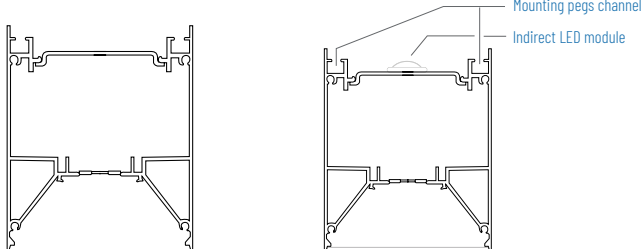

Optics:

Cross Section: